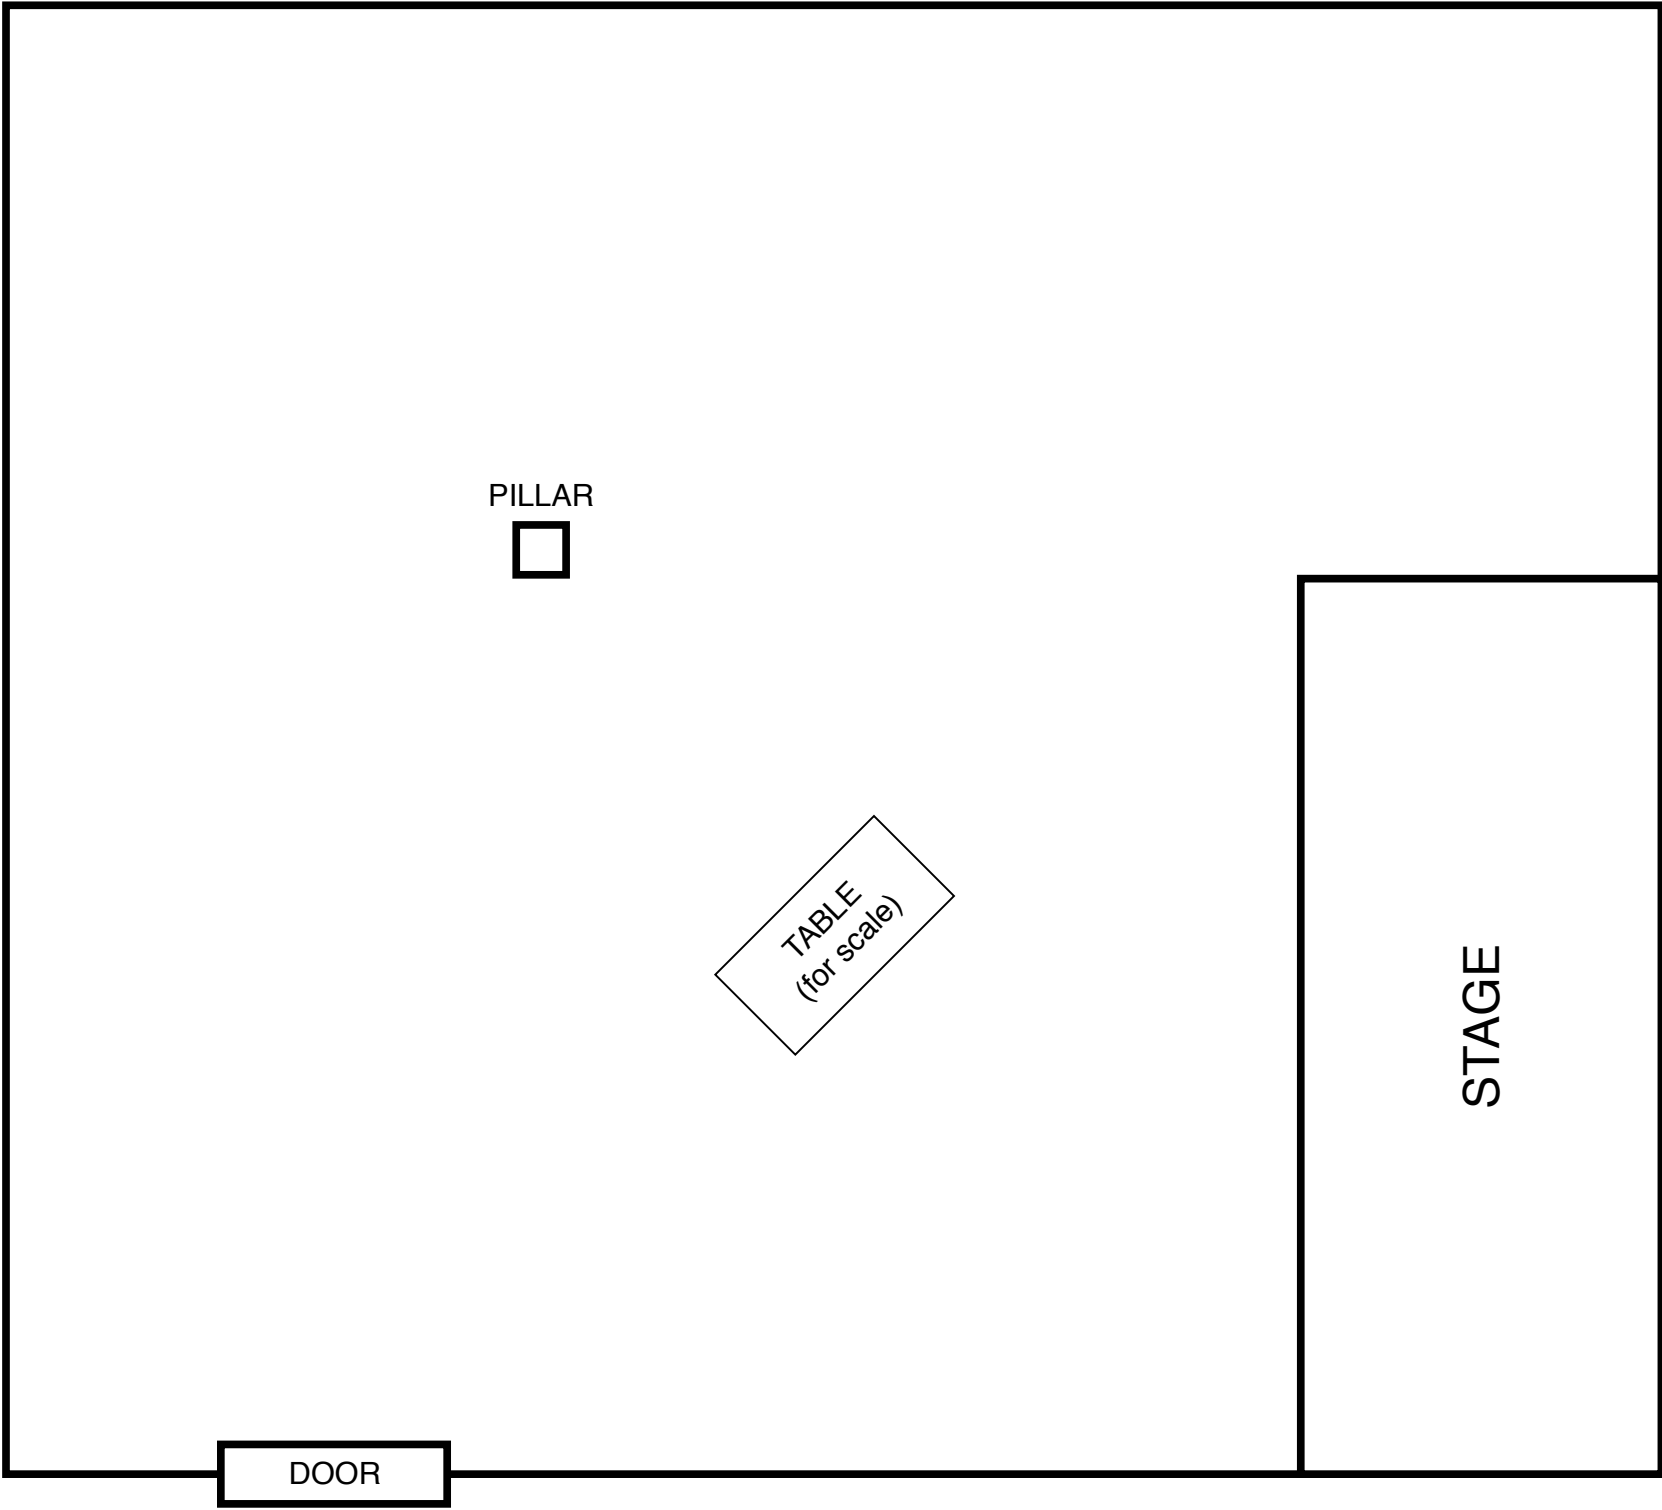

JRW East Conf Room

DOOR

PILLAR

TABLE
(for scale)

STAGE

cms.idaho.gov/confrooms